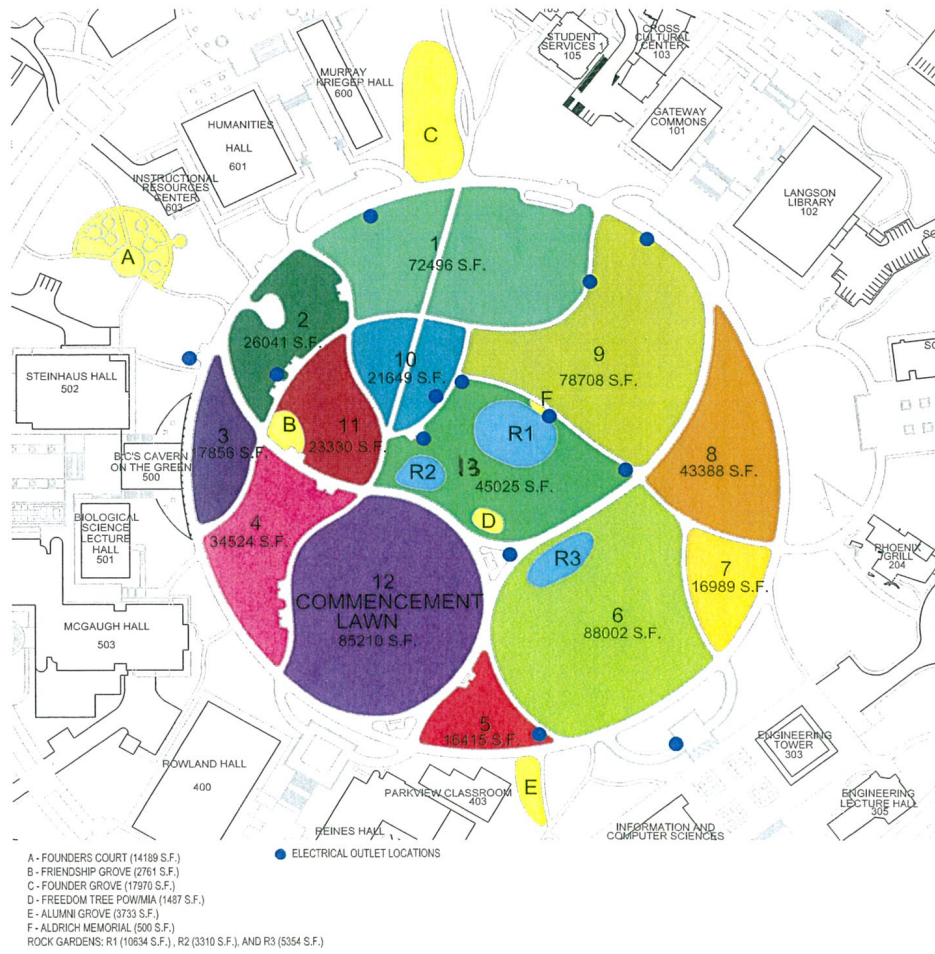

UCI - RING MALL AND ALDRICH PARK

## UCI FM Grounds Services - 2024 Aeration Rates

Effective 10/1/2024

Aldrich Horse-Shoe	\$	150.00
Mesa Field	\$	830.00
Pelennor Field	\$	287.00
Aldrich Park Zone 1	\$	433.00
Aldrich Park Zone 2	\$	155.00
Aldrich Park Zone 3	\$	106.00
Aldrich Park Zone 4	\$	206.00
Aldrich Park Zone 5	\$	100.00
Aldrich Park Zone 6	\$	526.00
Aldrich Park Zone 7	\$	101.00
Aldrich Park Zone 8	\$	258.00
Aldrich Park Zone 9	\$	469.00
Aldrich Park Zone 10	\$	129.00
Aldrich Park Zone 11	\$	139.00
Aldrich Park Zone 12	\$	509.00
Aldrich Park Zone 13	\$	269.00
<b>Aldrich Park Total</b>	<b>\$</b>	<b>3,400.00</b>